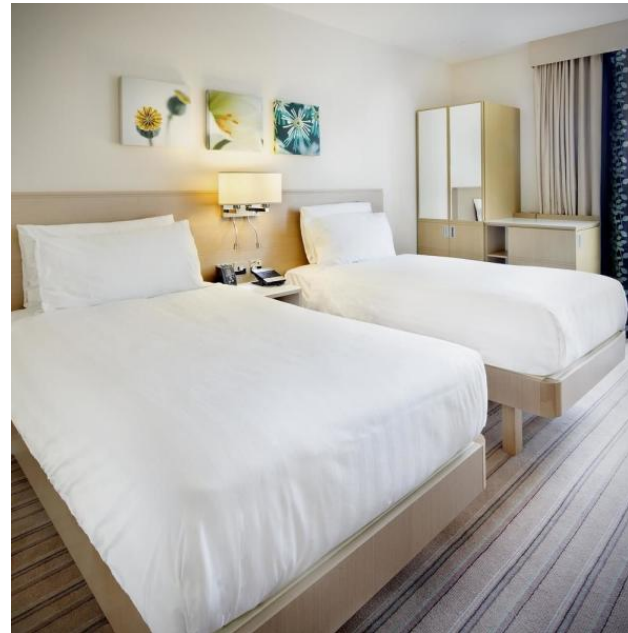

## **Hilton Garden Inn Glasgow**

An award-winning hotel situated on Glasgow's River Clyde, near SECC and SSE Hydro Arena. Each room at the Hilton Garden Inn hotel in Glasgow city centre is fully updated with Apple iMac TV/PCs, internet radio and power showers. Stay productive with complimentary WiFi access.